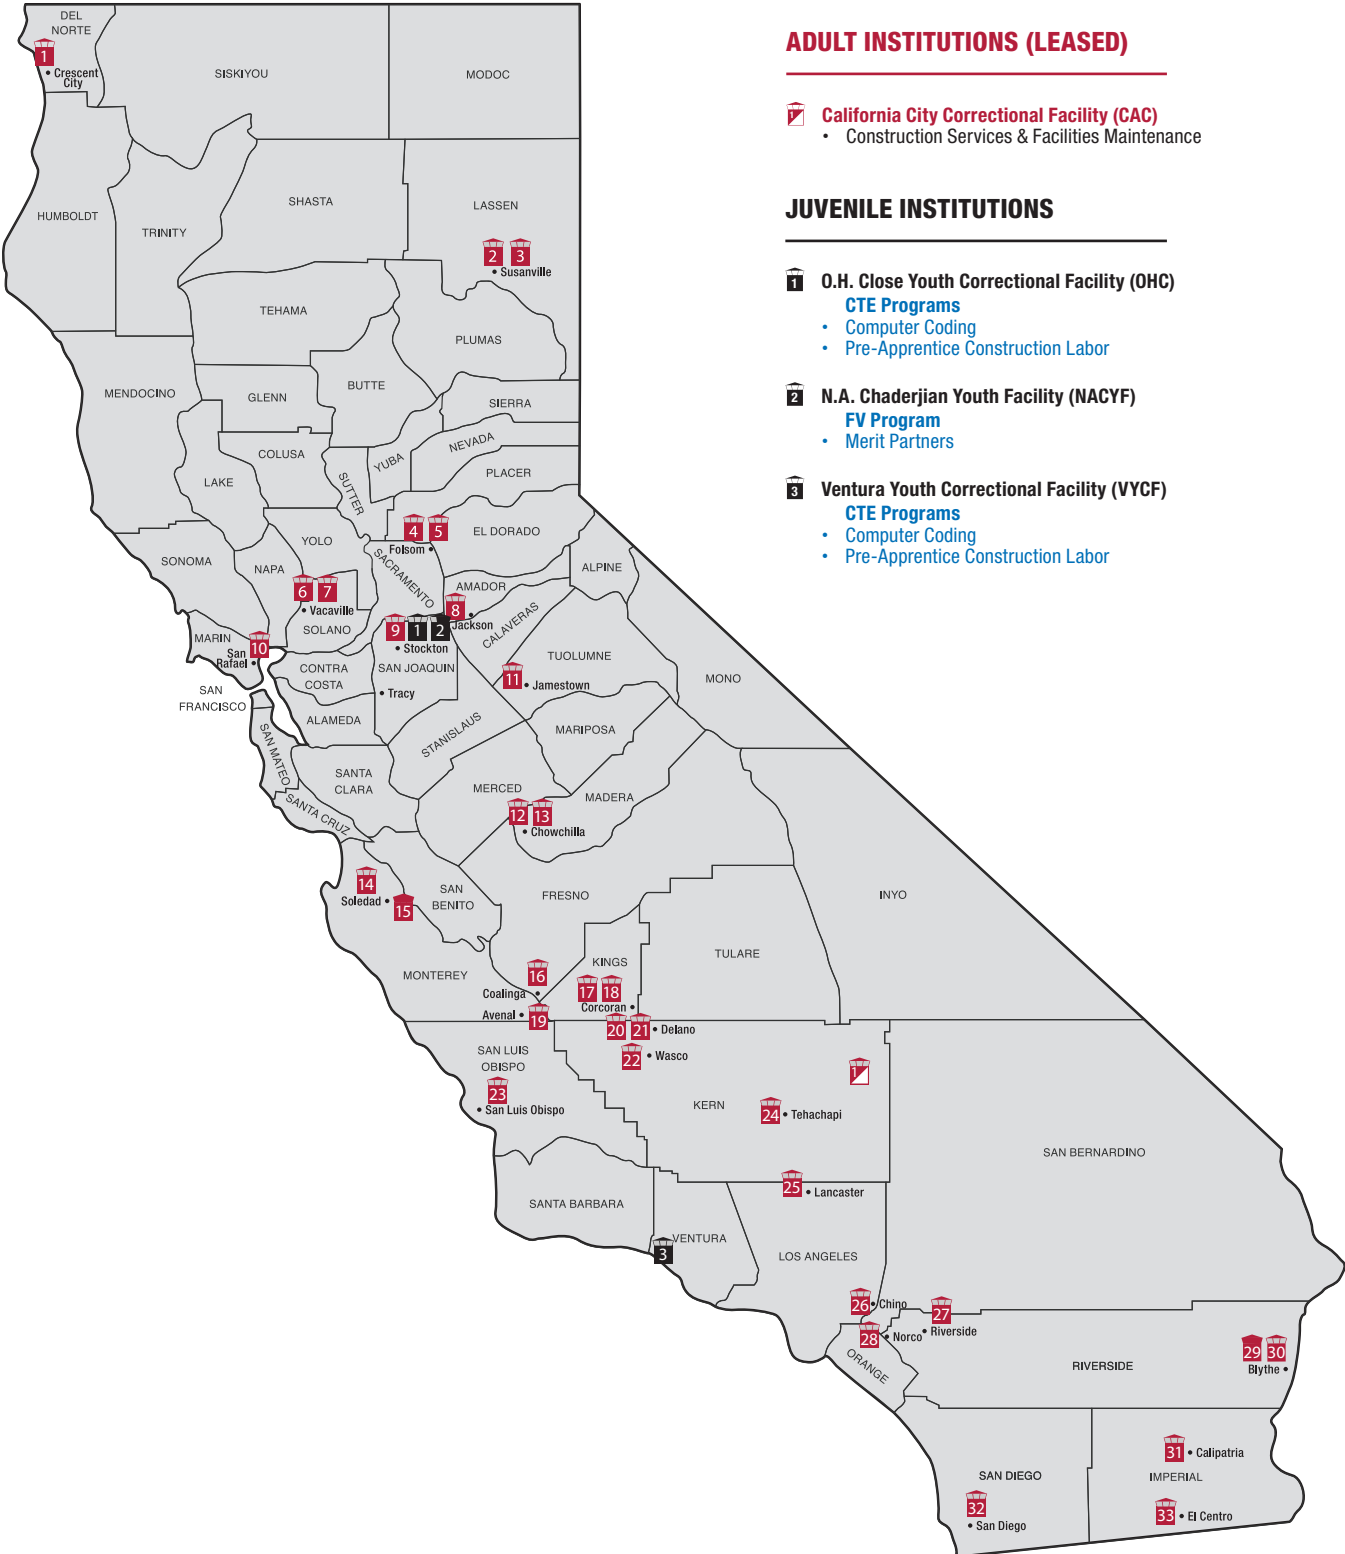

CALPIA Enterprise, Career Technical Education (CTE), Joint Venture (JV) and Free Venture (FV) Locations

ADULT INSTITUTIONS (LEASED)

- **California City Correctional Facility (CAC)**
  - Construction Services & Facilities Maintenance

JUVENILE INSTITUTIONS

- **1 O.H. Close Youth Correctional Facility (OHC)**
  - CTE Programs
    - Computer Coding
    - Pre-Apprentice Construction Labor
- **2 N.A. Chaderjian Youth Facility (NACYF)**
  - FV Program
    - Merit Partners
- **3 Ventura Youth Correctional Facility (VYCF)**
  - CTE Programs
    - Computer Coding
    - Pre-Apprentice Construction Labor